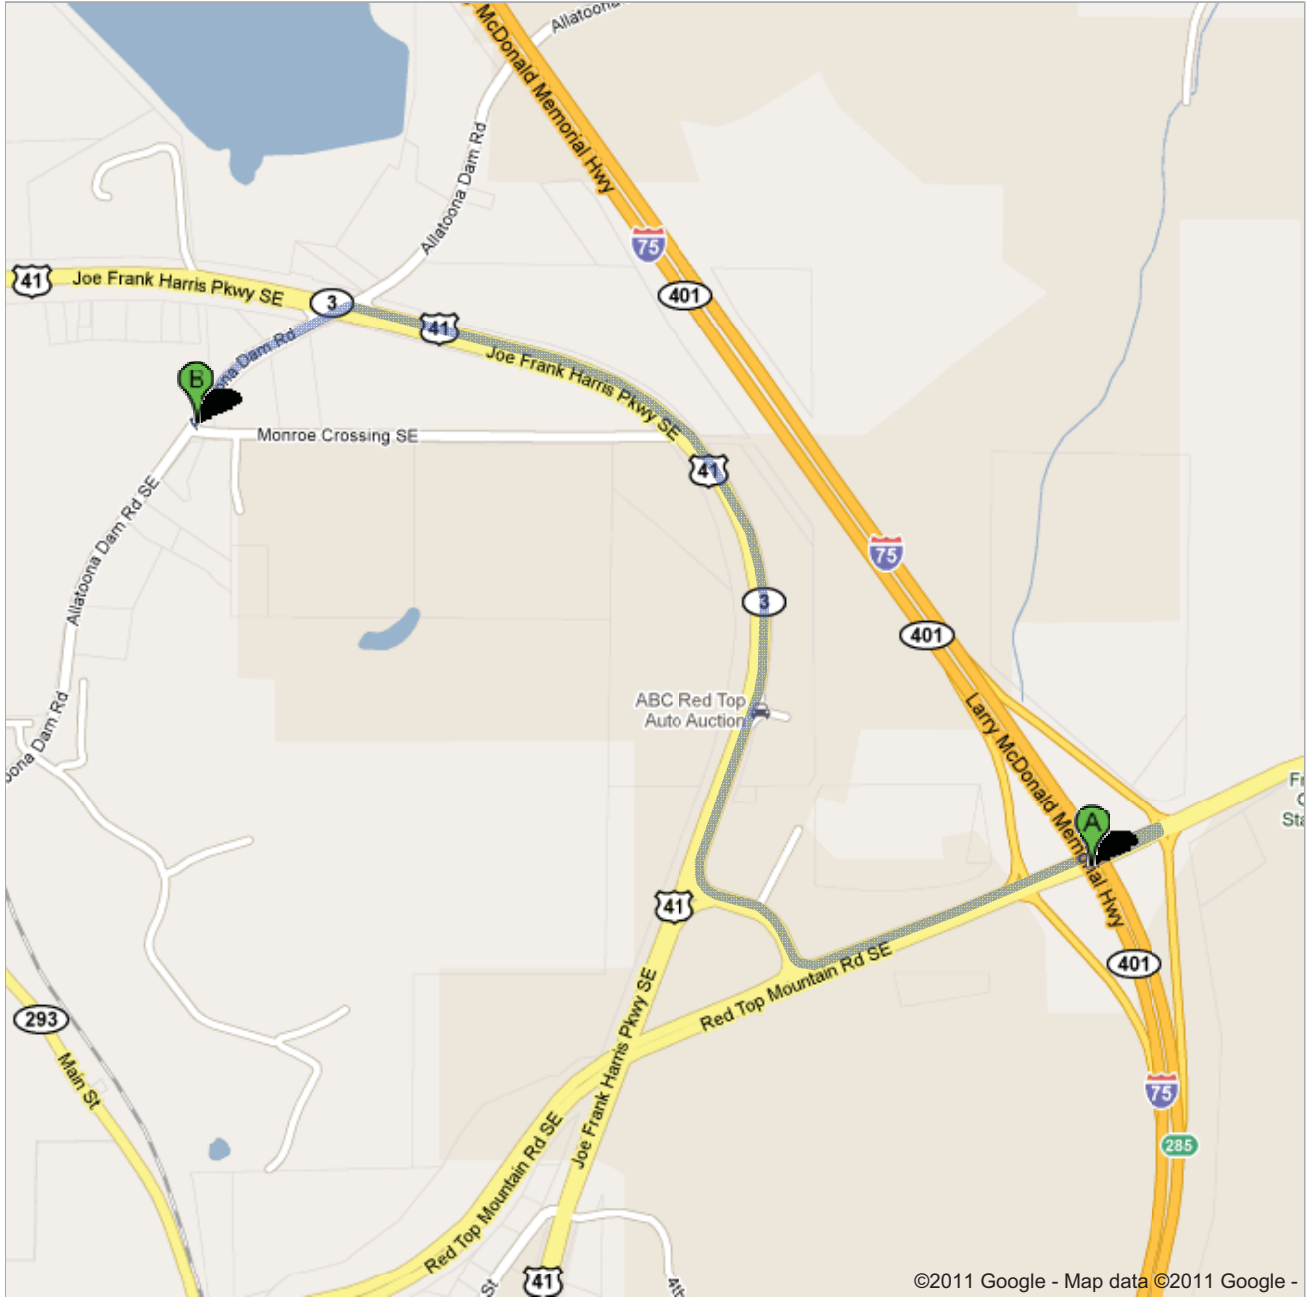

Directions to Beverage House, Inc.
400 High Point Road, Cartersville, GA 30120 - (770) 387-0451
2.2 mi – about 6 mins

Save trees. Go green!
Download Google Maps on your phone at google.com/gmm

I-75 S

1. Head **east** on **Red Top Mountain Rd SE**go 0.1 mi
total 0.1 mi2. Make a U-turn
About 2 minsgo 0.5 mi
total 0.6 mi3. Take the 1st right to stay on **Red Top Mountain Rd SE**go 0.2 mi
total 0.8 mi4. Turn right at **GA-3 N/US-41 N/Joe Frank Harris Pkwy SE**
About 2 minsgo 1.2 mi
total 1.9 mi5. Slight left at **Allatoona Dam Rd**
Destination will be on the right
About 2 minsgo 0.3 mi
total 2.2 mi**Beverage House, Inc.**

400 High Point Road, Cartersville, GA 30120 - (770) 387-0451

These directions are for planning purposes only. You may find that construction projects, traffic, weather, or other events may cause conditions to differ from the map results, and you should plan your route accordingly. You must obey all signs or notices regarding your route.